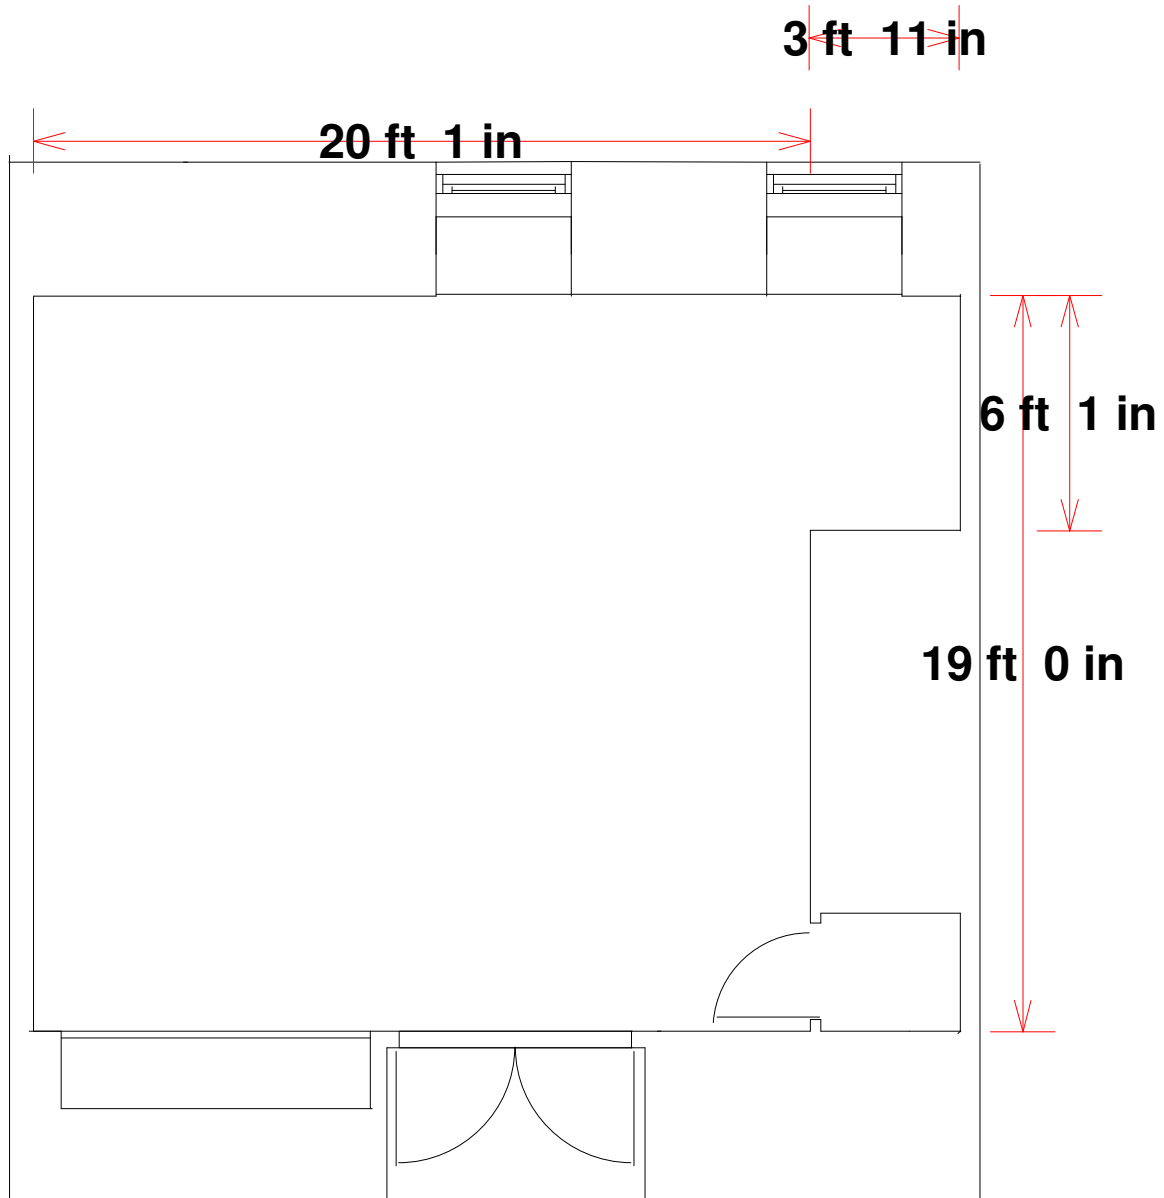

# PORTLAND ART MUSEUM

ANDREE STEVENS ROOM

**CAPACITY:**  
50 seated  
70 standing  
986 square feet