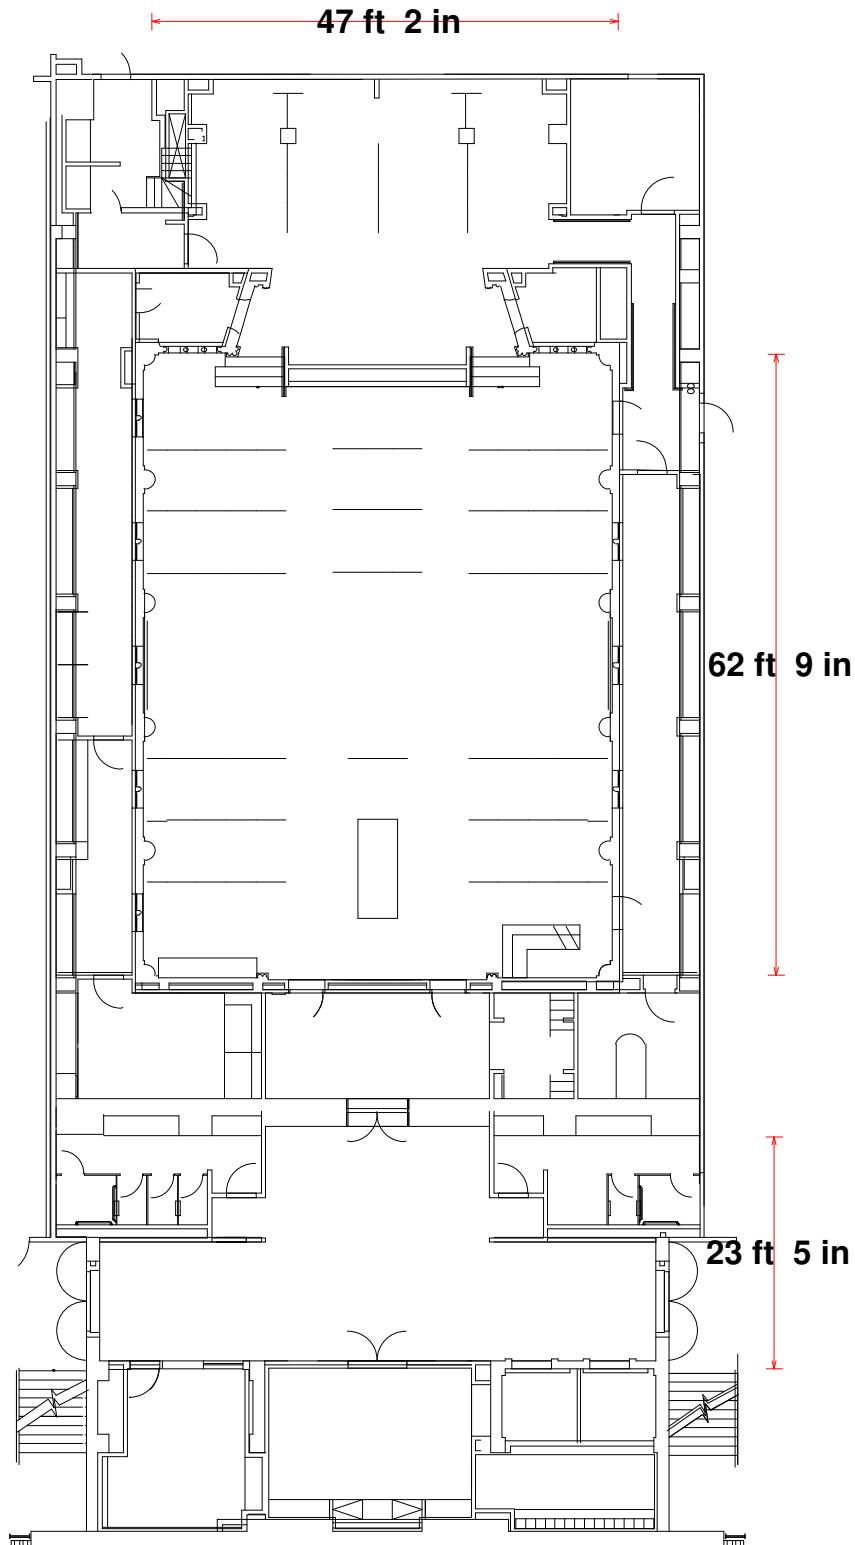

VIBRANT TABLE

CATERING & EVENTS

PORTLAND ART MUSEUM

CRUMPACKER FAMILY LIBRARY & FOYER

CAPACITY:
40 seated
75 standing
936 square feet