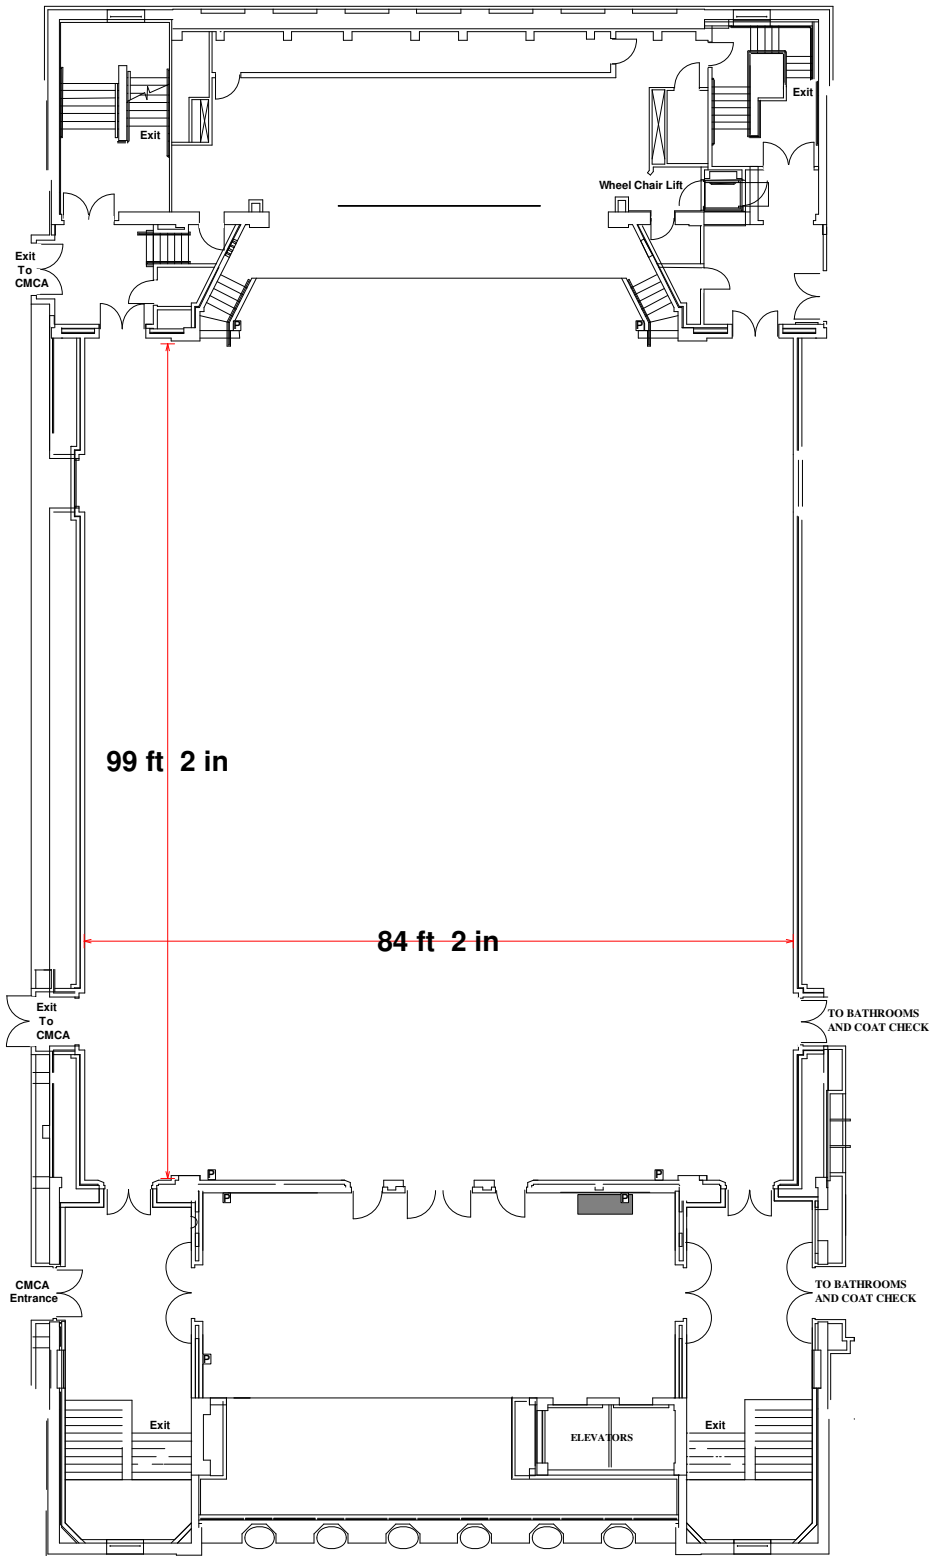

VIBRANT TABLE

CATERING & EVENTS

PORTLAND ART MUSEUM

KRIDEL GRAND BALLROOM & FOYER

CAPACITY:
560 seated
900 standing
9,000 square feet