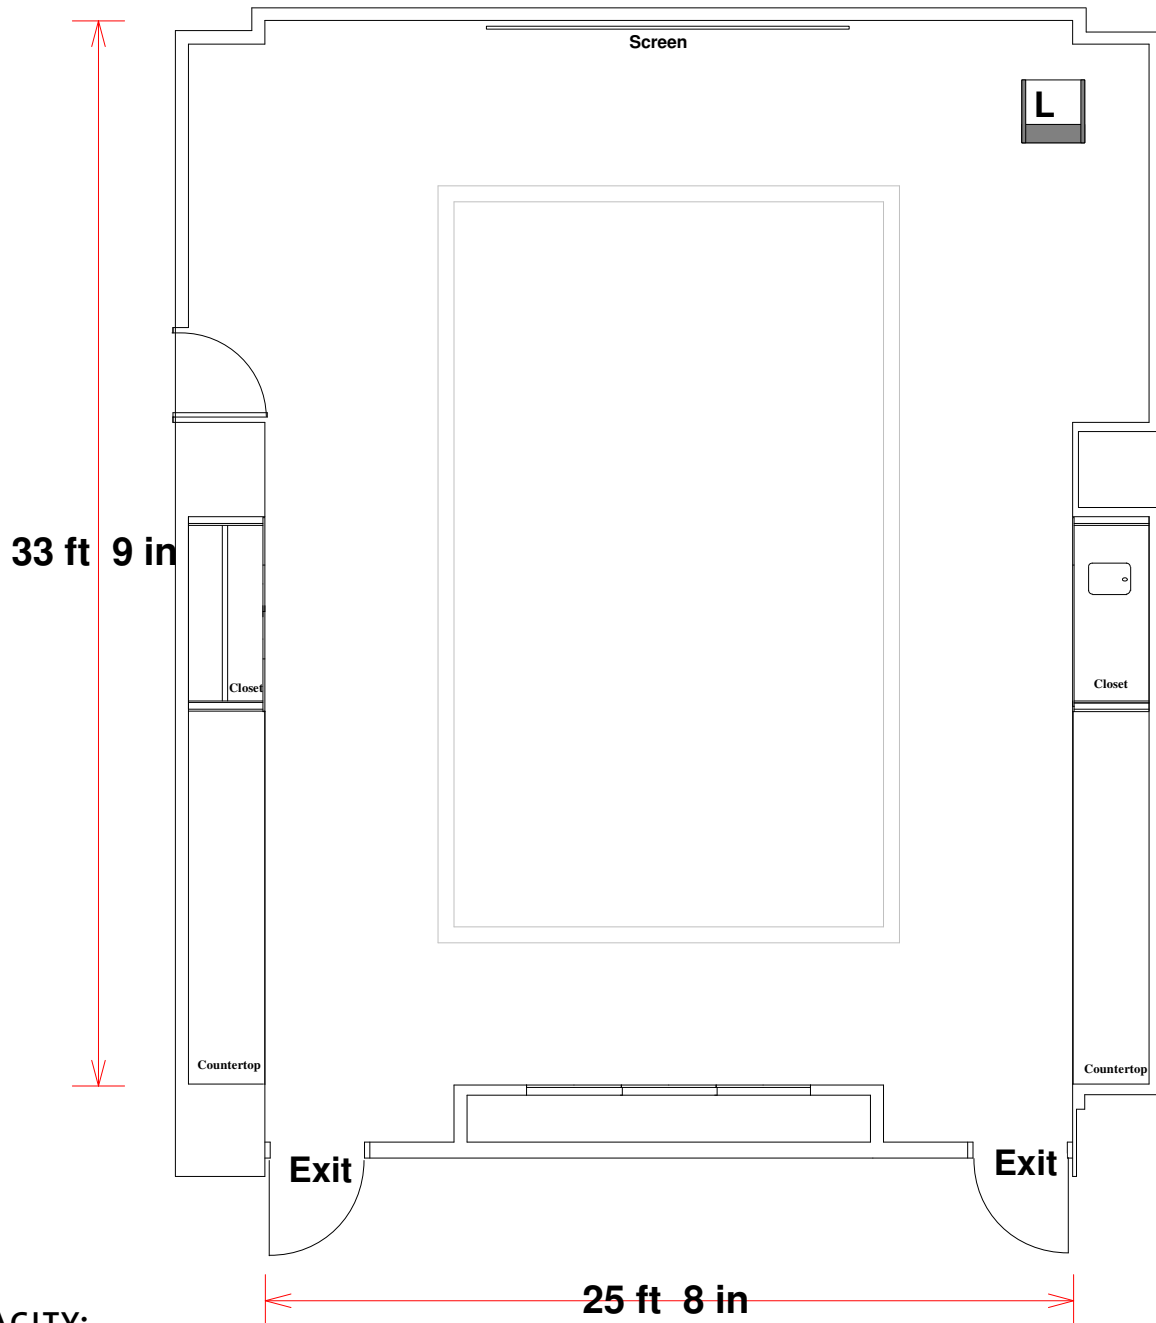

## CAPACITY:

120 seated

200 standing

2,200 square feet