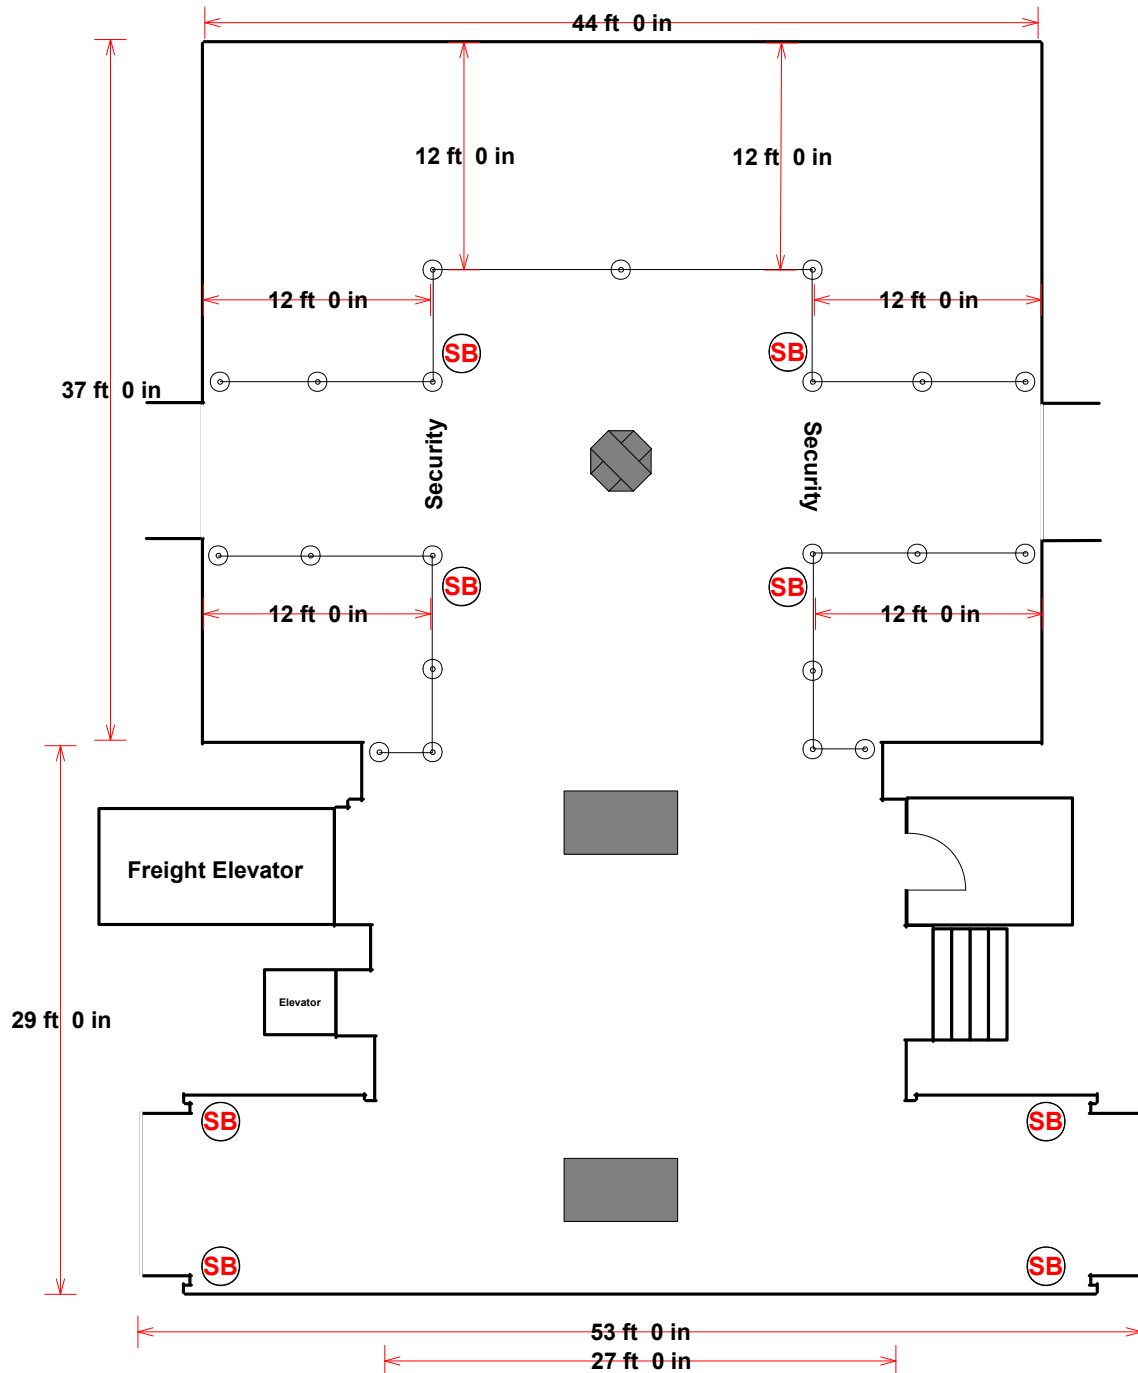

# PORTLAND ART MUSEUM

MILLER OVERLOOK & MEIER FAMILY GALLERIES

**CAPACITY**  
100 standing  
1,760 square feet