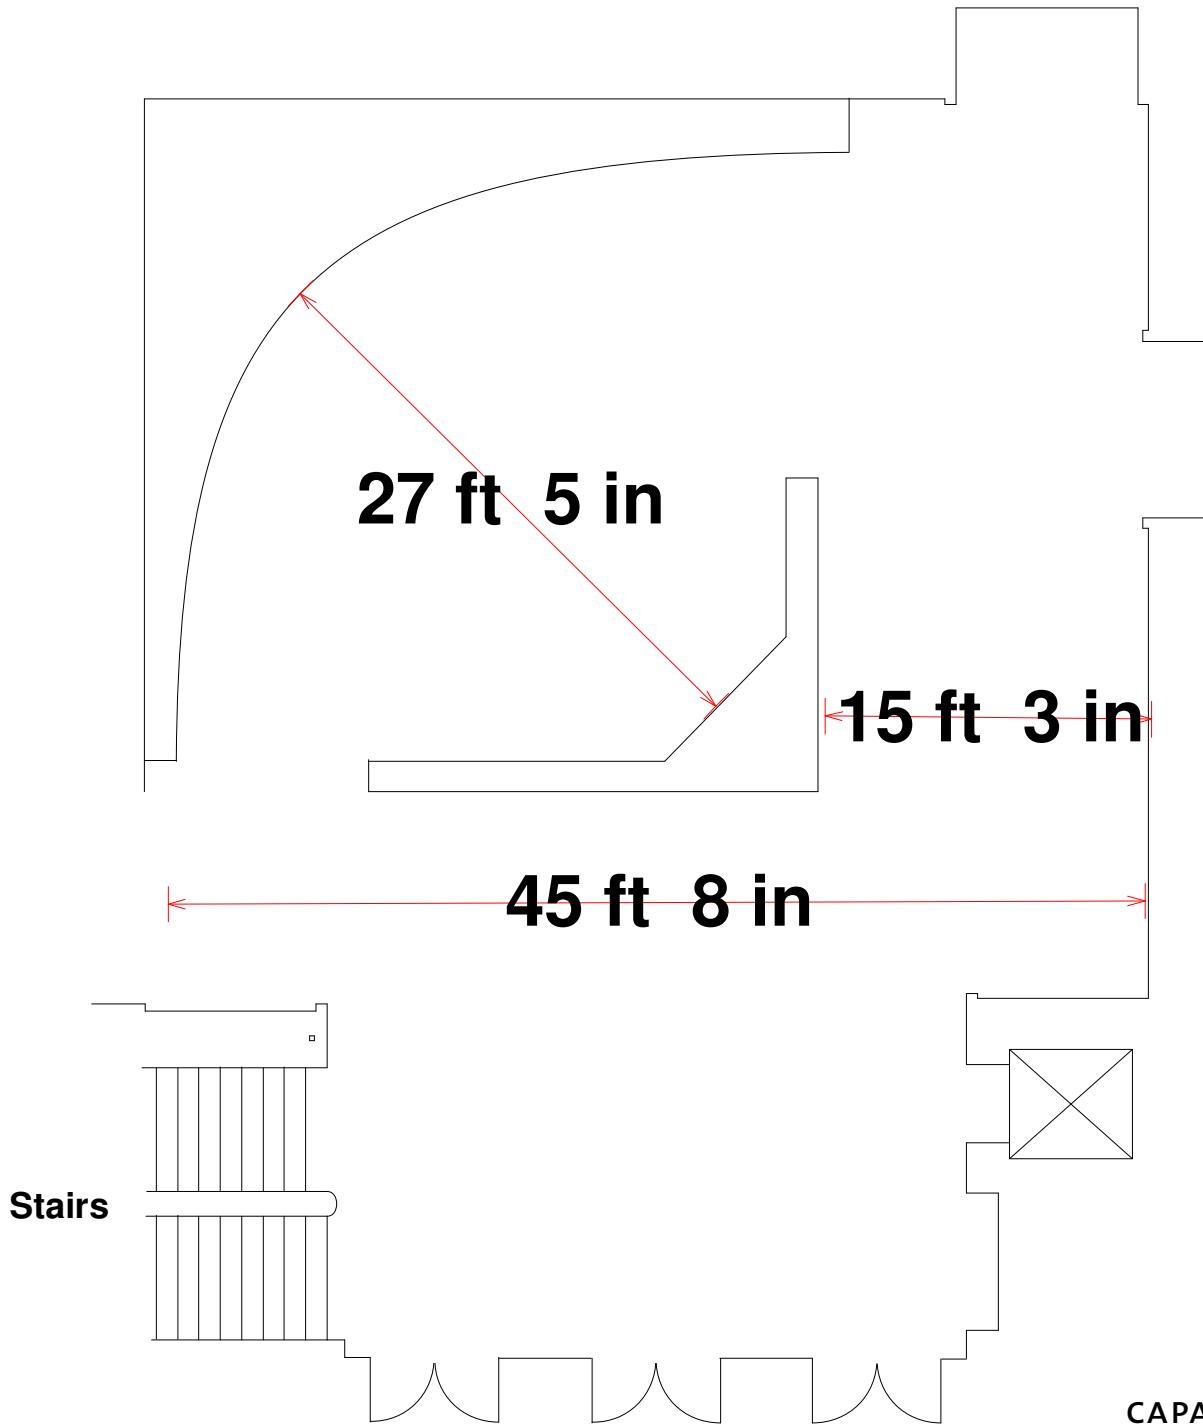

VIBRANT TABLE

CATERING & EVENTS

PORTLAND ART MUSEUM

ARLENE & HAROLD SCHNITZER SCULPTURE COURT

CAPACITY:
varies seated
300 standing
2,500 square feet