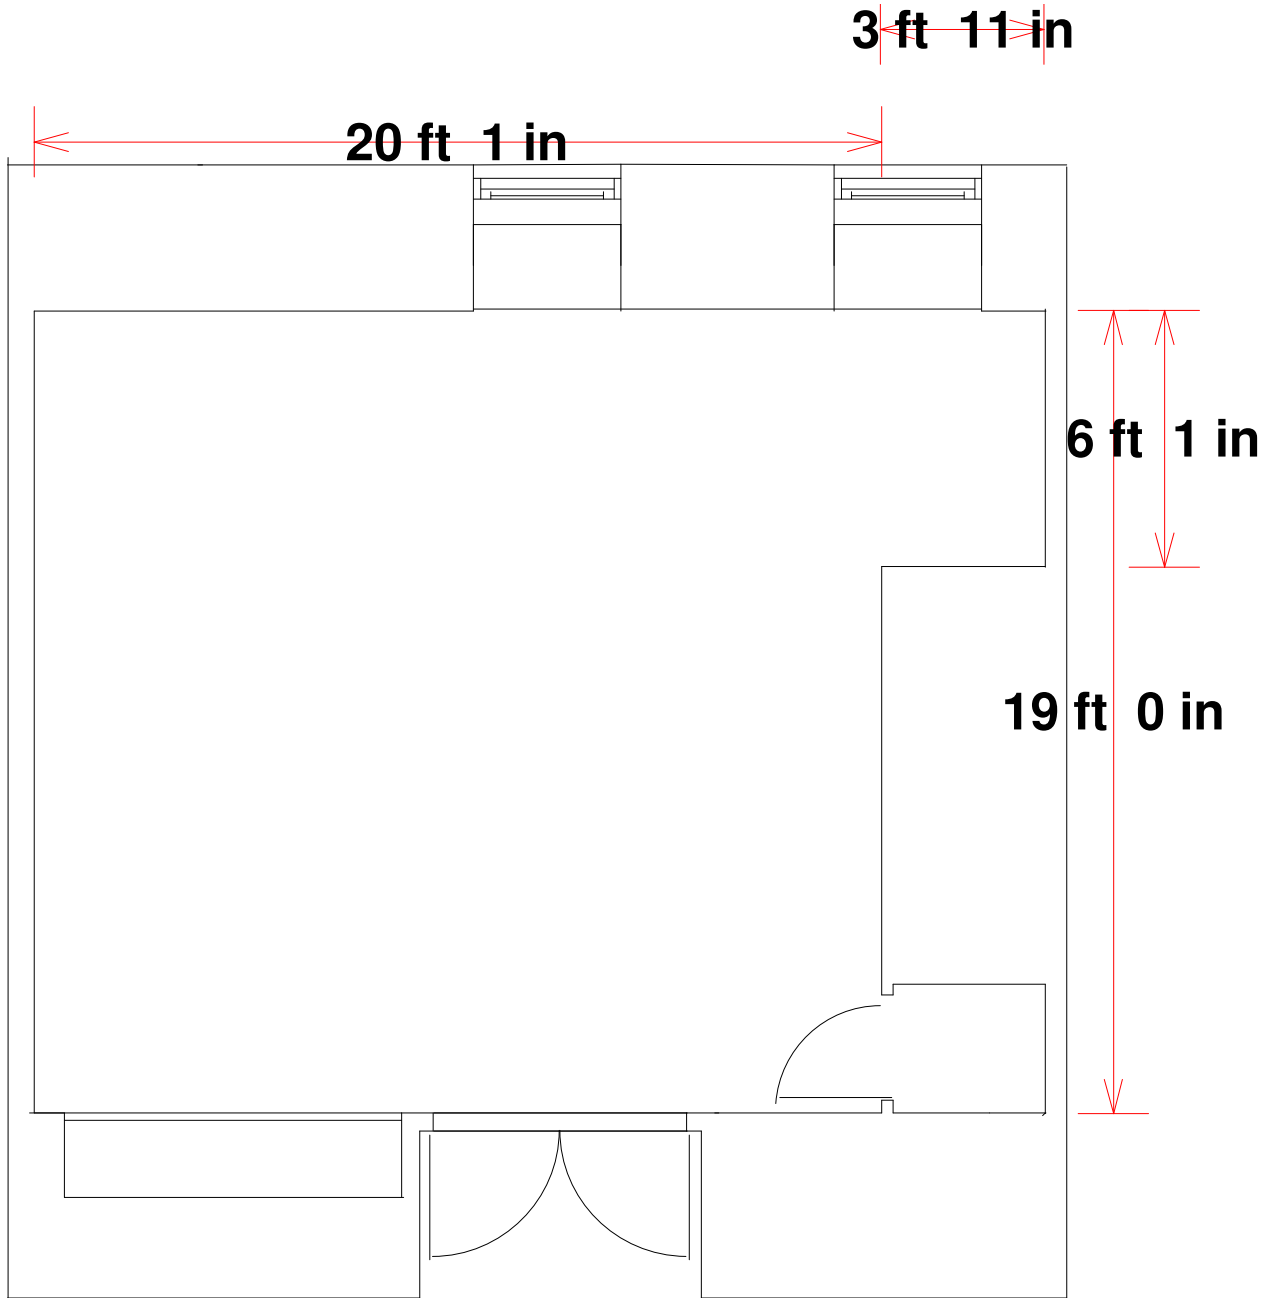

VIBRANT TABLE

CATERING & EVENTS

PORTLAND ART MUSEUM

WEST CONFERENCE ROOM

CAPACITY:
25 seated
30 standing
380 square feet