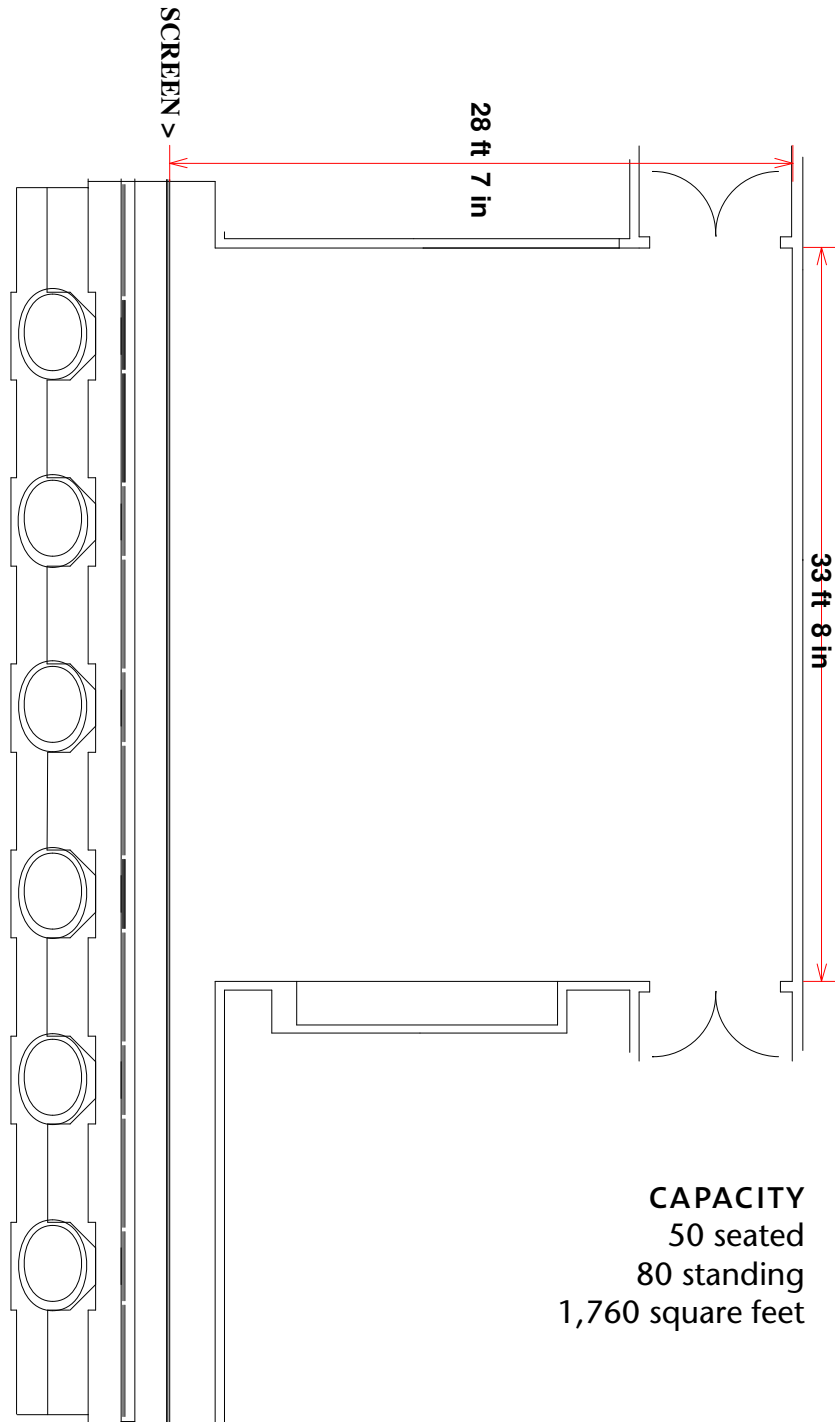

VIBRANT TABLE

CATERING & EVENTS

PORTLAND ART MUSEUM

SONDLAND / DURANT TRUSTEE ROOM

CAPACITY
50 seated
80 standing
1,760 square feet